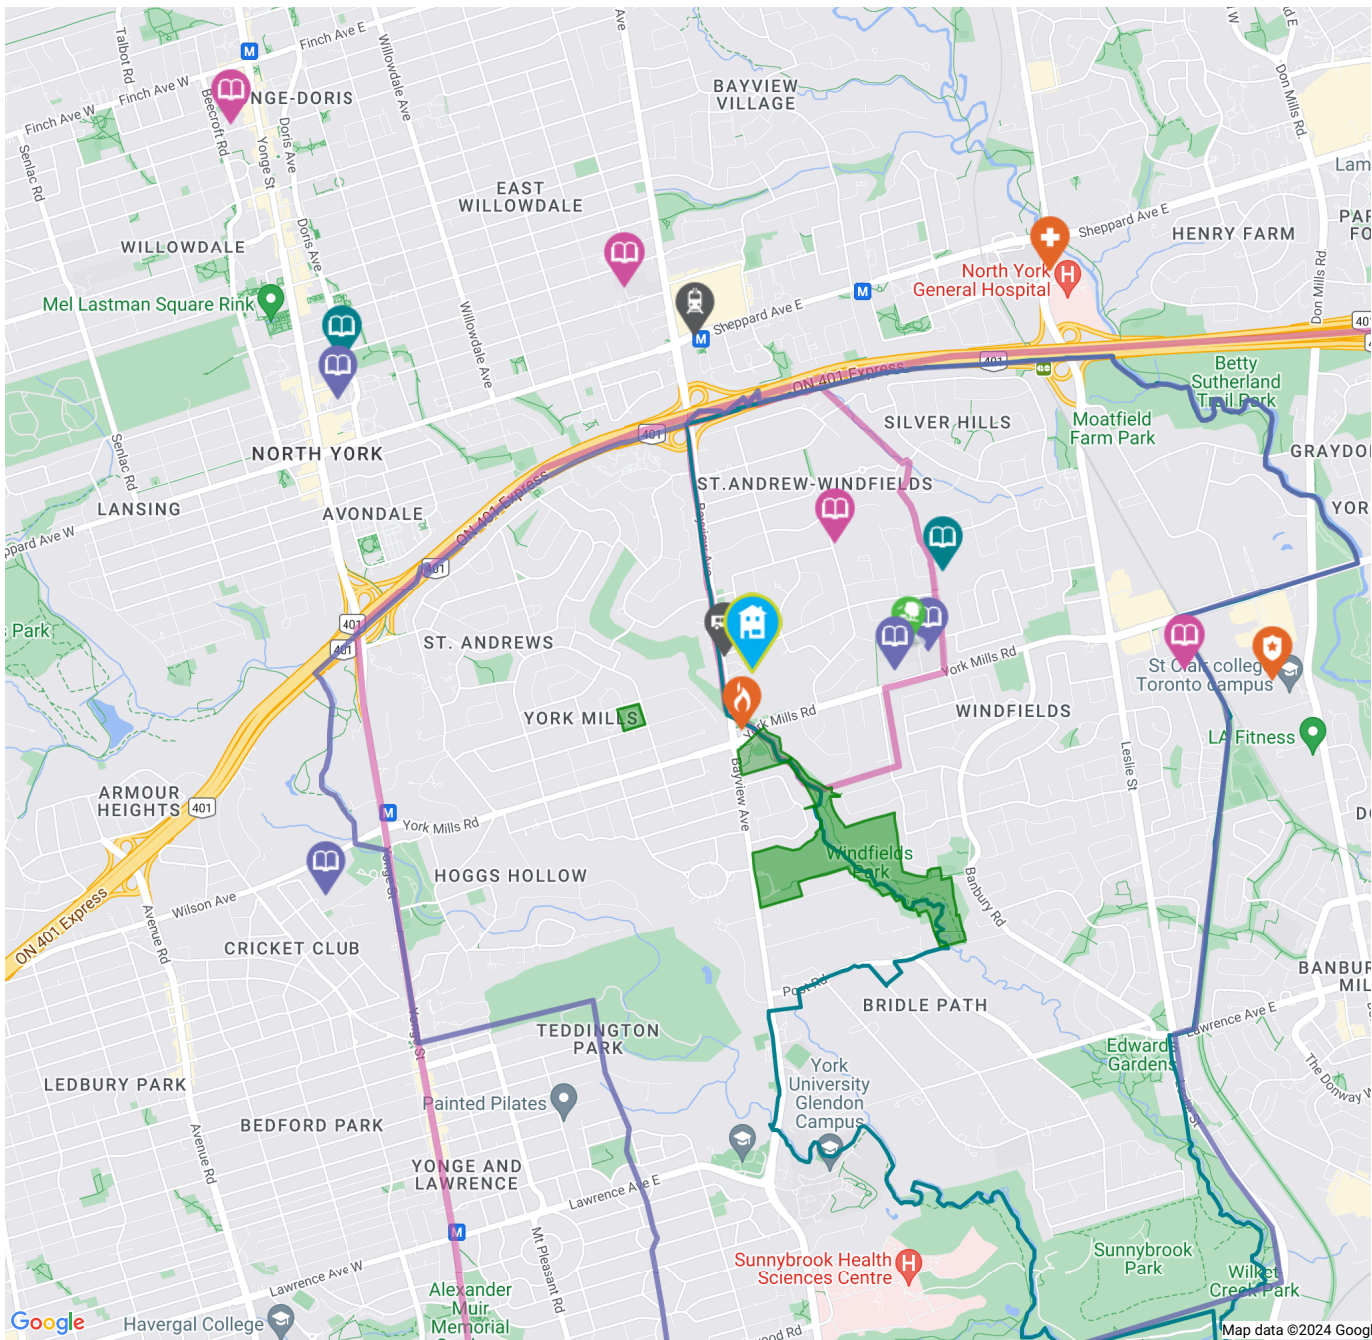

Google Map data ©2024 Google Report a map error

- Elementary Schools
- Middle Schools
- High Schools
- Transit
- Safety
- Elementary Attendance Zone
- Middle Attendance Zone
- High Attendance Zone
- Parks

HoodQ